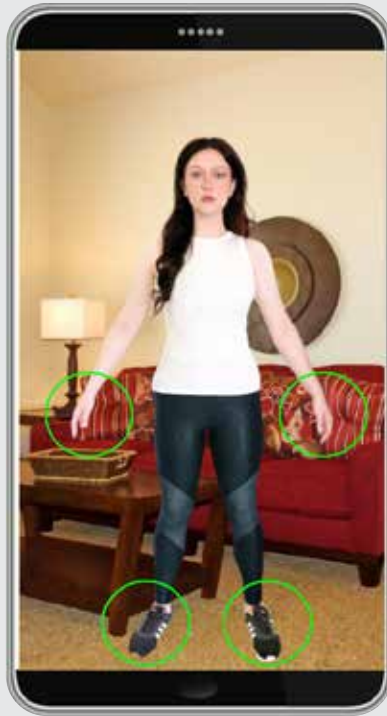

OUR WAY TO FIND THE BEST FIT

POWERED BY WORKWEAR OUTFITTERS

THE VIRTUAL SIZING TOOL

WORKFITTER™

POWERED BY

**WORKWEAR
OUTFITTERS™**

At Home

IT'S FAST! SNAP A FEW PICTURES AND YOU'RE ON YOUR WAY TO THE BEST FITTING UNIFORM!

Time Savings

Fittings take < 2 minutes

90% reduction compared to traditional fittings

Cost Savings

Accurate fit reduces returns

You can focus on work rather than returns

Experience

Modern digital experience increases employee morale