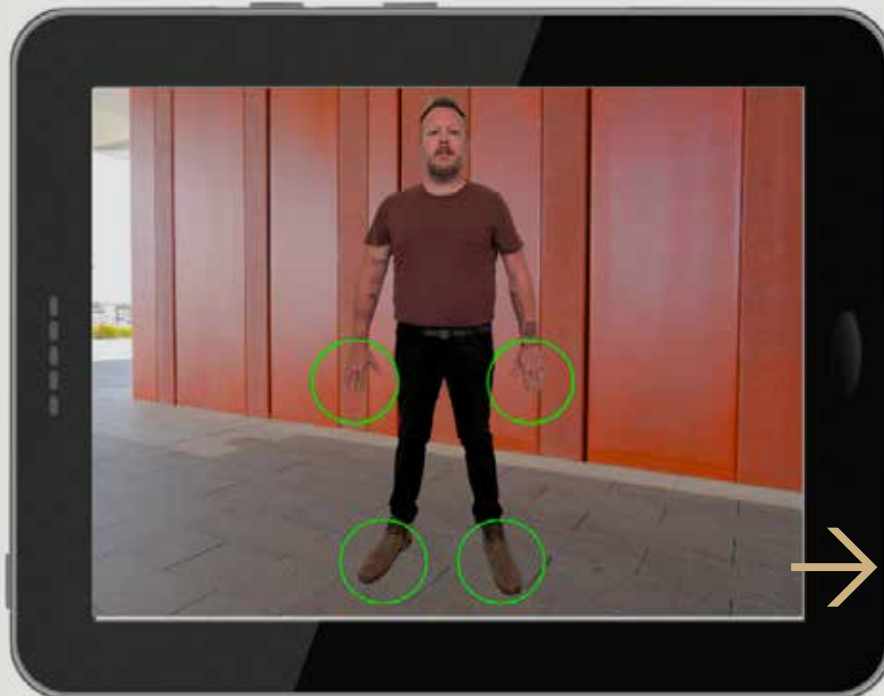

IT'S FAST! SNAP A FEW PICTURES AND YOU'RE ON YOUR WAY TO THE BEST FITTING UNIFORM!

On Site